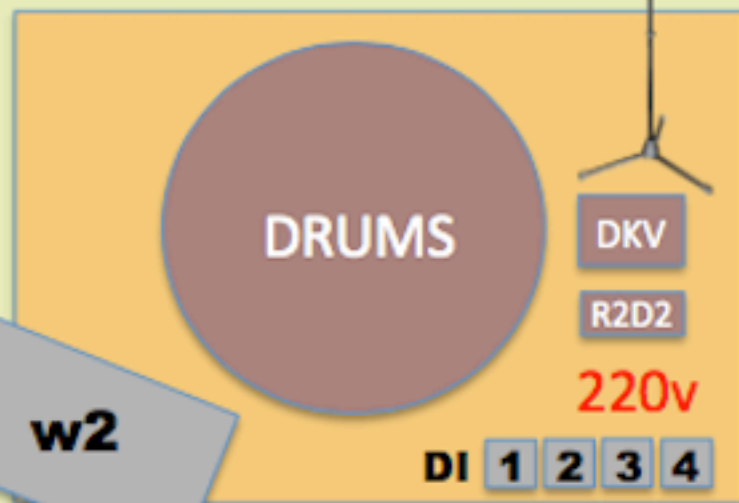

220v

Pedal Board

w3